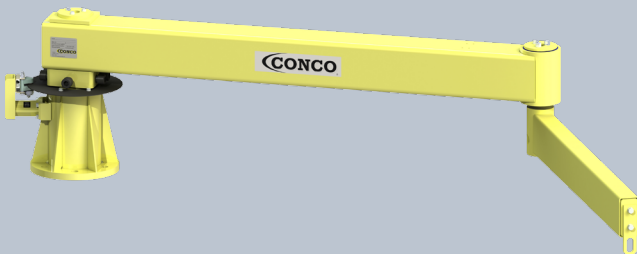

AJ LIGHT

AIRLIFT 180
310 lbs. (AJ 310-8)
280 lbs. (AJ 280-9)
250 lbs. (AJ 250-10)
230 lbs. (AJ 230-11)
210 lbs. (AJ 210-12)
190 lbs. (AJ 190-13)

AJ STANDARD

AIRLIFT 300
1,250 lbs. (AJ 1250-8)
1,110 lbs. (AJ 1110-9)
1,000 lbs. (AJ 1000-10)
910 lbs. (AJ 910-11)
835 lbs. (AJ 835-12)
770 lbs. (AJ 770-13)
715 lbs. (AJ 715-14)
665 lbs. (AJ 665-15)
615 lbs. (AJ 615-16)

AIRLIFT 600
1,250 lbs. (AJ 1250-8)
1,110 lbs. (AJ 1110-9)
1,000 lbs. (AJ 1000-10)
910 lbs. (AJ 910-11)
835 lbs. (AJ 835-12)
770 lbs. (AJ 770-13)
715 lbs. (AJ 715-14)
665 lbs. (AJ 665-15)

AIRLIFT 800
1,250 lbs. (AJ 1250-8)
1,110 lbs. (AJ 1110-9)
1,000 lbs. (AJ 1000-10)
910 lbs. (AJ 910-11)

AIRLIFT 1000
1,250 lbs. (AJ 1250-8)
1,110 lbs. (AJ 1110-9)